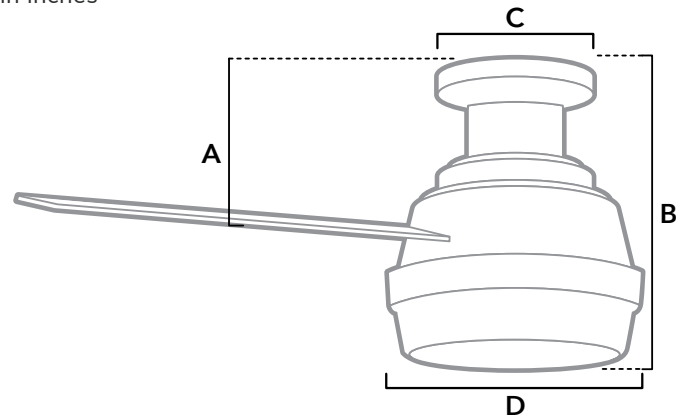

DIMENSIONS

Measured in inches

- A. 8.08
- B. 12.27
- C. 6.69
- D. 11

52390 | Matte Black Body with Matte Black or Dark Gray Oak Blades

ADDITIONAL FINISHES

51757
Matte Silver Body with Light Gray Oak or Greyed Walnut Blades

50282
Brushed Nickel Body with Light Gray Oak or Natural Wood Blades

FAN SPECIFICATIONS

Motor Type	Reversible	Wire Length	Control Type	Downrod	Location	Blade #	Add'l Sizes
AC	YES	8" Low Profile	Handheld Remote	N/A	Indoor	4	52", 60"